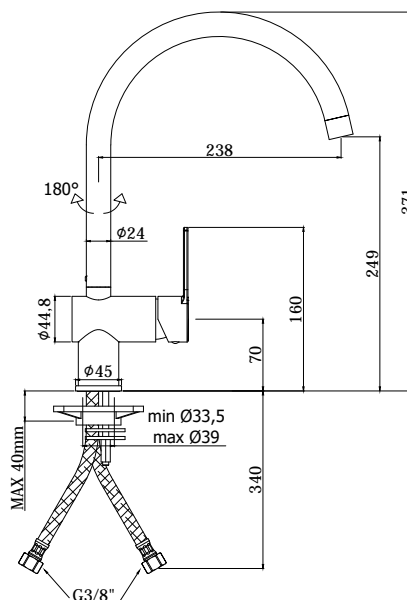

# ringo-west

PRODUCT IMAGE

TECHNICAL DRAWING

DESCRIPTION

One-hole sink mixer complete with:

- aerator M22x1F
- set of 2 stainless steel hoses 3/8"G

ART.

**RIN 180 . . / WS 180 . .**  
with swivelling spout