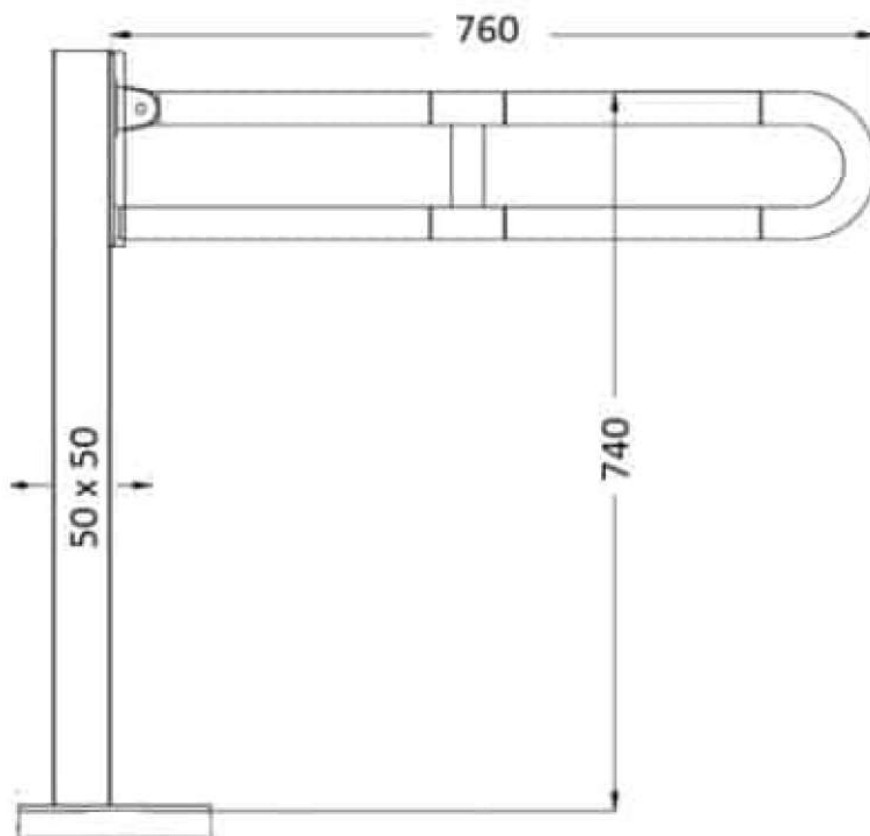

# MAXIFLOW

## Folding grab bar on pole for floor mounting

Folding grab bar on pole for floor mounting, made from tubular stainless steel - AISI 304 - seamless, with mechanically ground external finish.

Product Code	Measure	Quality
4828.7611P.304.00	Ø 32 74x76x11 cm	S.S. 304