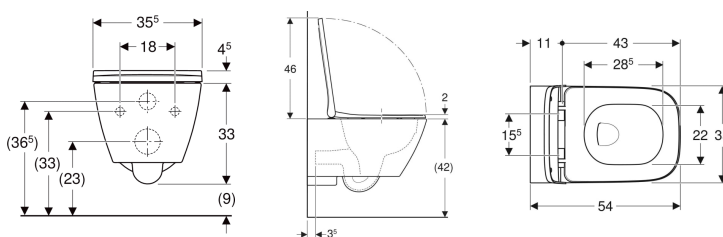

Geberit Smyle Square set of wall-hung WC, washdown, shrouded, Rimfree, with WC seat, overlapping lid

Example image

Application purposes

- For concealed cisterns
- For pressure flushing valves

Characteristics

- Wall-hung
- Washdown WC
- Rimfree
- Easy fastening with Easy Fast Fixing (type EFF3)

- Type 1, full flush volume 6 / 5 / 4 l, in accordance with EN 997
- 4 l flush
- Shrouded
- Hidden fastening
- WC seat made of Duroplast, antibacterial
- Overlapping WC lid
- Slim design

Technical data

Product material | Vitreous china

Scope of delivery

- WC ceramic appliance
- WC seat

- Fastening material

Art. no.	Colour / surface	B	H	T	Quick-release hinges	Soft-closing mechanism	Fastening	Hinge material
500.683.00.2	white	35.5 cm	37.5 cm	54 cm	yes	yes	from above	Brass chrome-plated