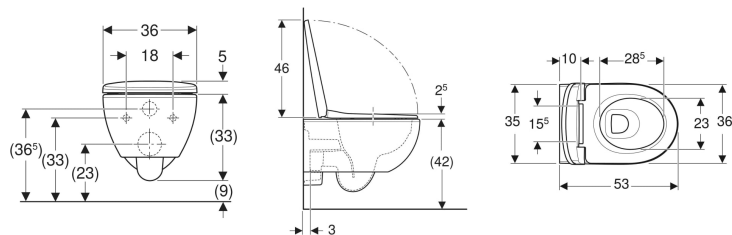

**Geberit Selnova set of wall-hung WC, Premium, washdown, shrouded, Rimfree, with WC seat**

Example image

**Application purposes**

- For concealed cisterns
- For pressure flushing valves

**Characteristics**

- Wall-hung
- Washdown WC
- Rimfree
- Easy fastening with Easy Fast Fixing (type EFF3)

**Scope of delivery**

- WC ceramic appliance
- WC seat

- Type 1, full flush volume 6 / 5 / 4 l, in accordance with EN 997
- Shrouded
- WC seat made of Duroplast
- 4 l flush
- Overlapping WC lid

**Technical data**

Product material	Vitreous china
Fastening distance	15.5 cm

- Fastening material

Art. no.	Colour / surface	B	H	T	Quick-release hinges	Soft-closing mechanism	Fastening	Hinge material
502.793.00.1	white	36 cm	38 cm	53 cm	yes	yes	from above	Stainless steel