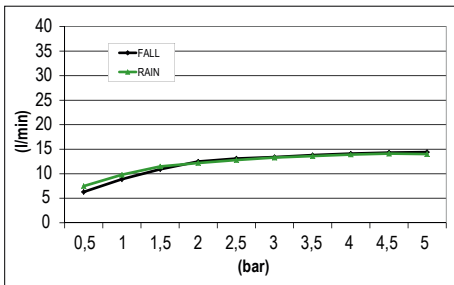

SMART SHOWER HEAD DUAL FUNCTION - STAINLESS STEEL

stainless steel mirror